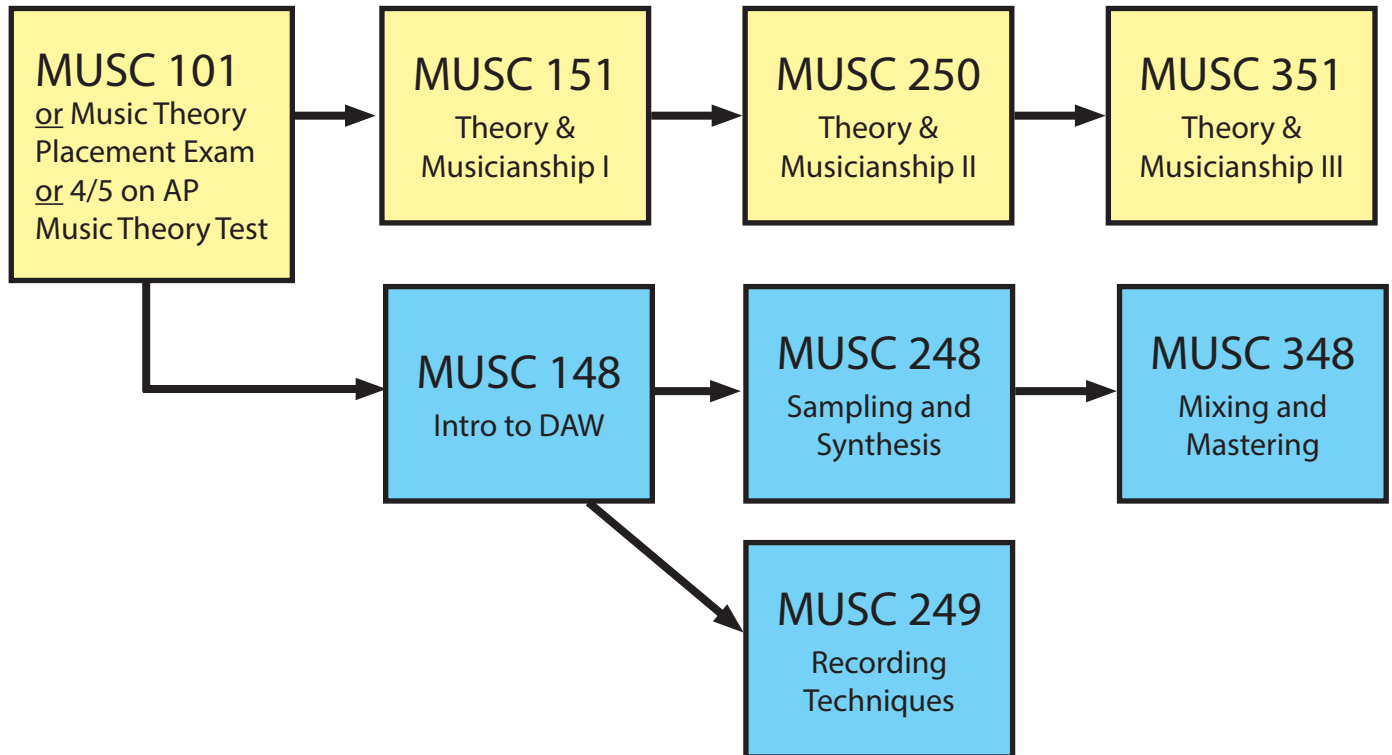

# Music Production Track '19-20

TWO semesters of piano study (can be MUSC 109 or private lessons)

TWO semesters of ensemble participation

PLUS the courses in the chart below:

MUSC 28X  
Popular/Non-  
Western Music

MUSC 263  
Western Music  
& Culture in the  
20th Century

MUSC 113  
Learning to  
Compose

MUSC 490  
Senior Seminar

ONE 4-unti Production Elective;  
TWO if passed out of MUSC 148:

MUSC 2XX  
Production  
Elective